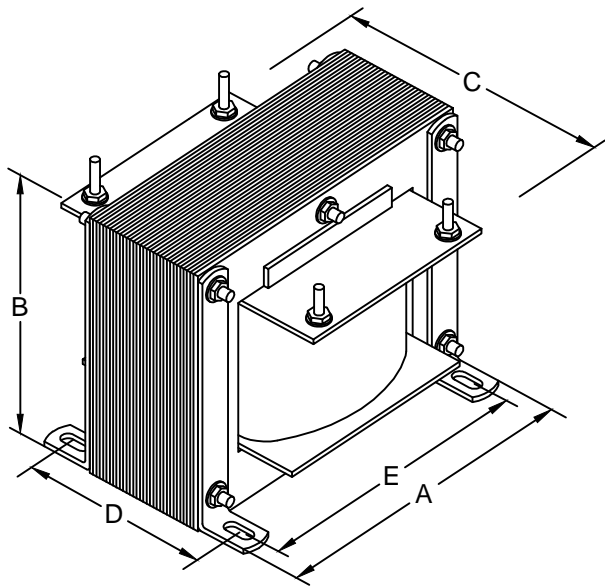

MARCUS

Marcus Transformer LTD
 Phone: 1-800-267-7376
 Fax: 1-866-205-7526
 Email: Info@marcustransformer.com

TECHNICAL DATA

SINGLE PHASE CONTROL TRANSFORMER

DESCRIPTION

MODEL	M7478OT
Type	Open
VA	3000
Primary (Volts)	220
Secondary (Volts)	380
Input/Output Amps	13.64 / 7.90
Temperature Rise	100°C
Insulation Class	F (155°C)
Frequency	50 / 60Hz
Polarity	additive
Noise level	less than 40DB
Winding	Copper
Approvals	CE compliant UL listed CSA approved

WIRING CONNECTION

PRIMARY :	
VOLTS 220	CONNECT LINES TO : H1-H2
SECONDARY :	
VOLTS 380	CONNECT LINES TO : X1-X2

DIMENSIONS INCHES / MM

VA	A	B	C	D	E	MOUNTING HOLES INCHES / MM	SHIP WEIGHT LBS / KG
3000	7.50 190.5	6.25 158.8	8.50 215.9	6.50 165.1	6.75 171.5	0.31 x 0.688 7.9 x 17.5	59.2 27.0