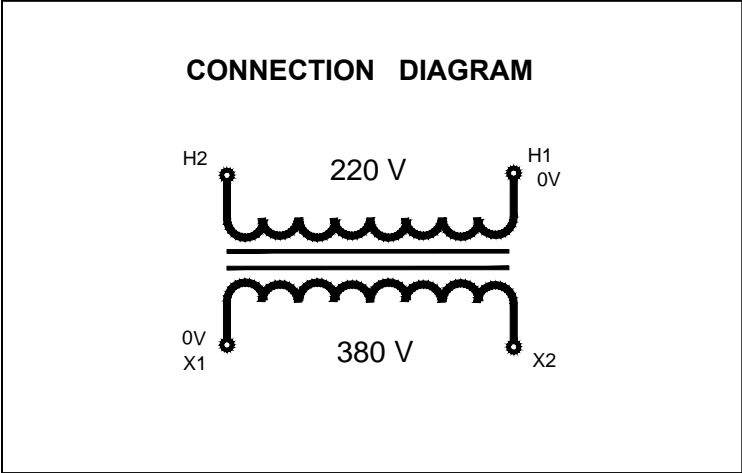

MARCUS

Marcus Transformer LTD
 Phone: 1-800-267-7376
 Fax: 1-866-205-7526
 Email: Info@marcustransformer.com

TECHNICAL DATA

SINGLE PHASE CONTROL TRANSFORMER

DESCRIPTION

MODEL	M7478OT
Type	Open
VA	3000
Primary (Volts)	220
Secondary (Volts)	380
Input/Output Amps	13.64 / 7.90
Temperature Rise	100°C
Insulation Class	F (155°C)
Frequency	50 / 60Hz
Polarity	additive
Noise level	less than 40DB
Winding	Copper
Approvals	CE compliant UL listed CSA approved

WIRING CONNECTION

PRIMARY :	
VOLTS 220	CONNECT LINES TO : H1-H2
SECONDARY :	
VOLTS 380	CONNECT LINES TO : X1-X2

DIMENSIONS INCHES / MM

VA	A	B	C	D	E	MOUNTING HOLES INCHES / MM	SHIP WEIGHT LBS / KG
3000	7.50 190.5	6.25 158.8	8.50 215.9	6.50 165.1	6.75 171.5	0.31 x 0.688 7.9 x 17.5	59.2 27.0